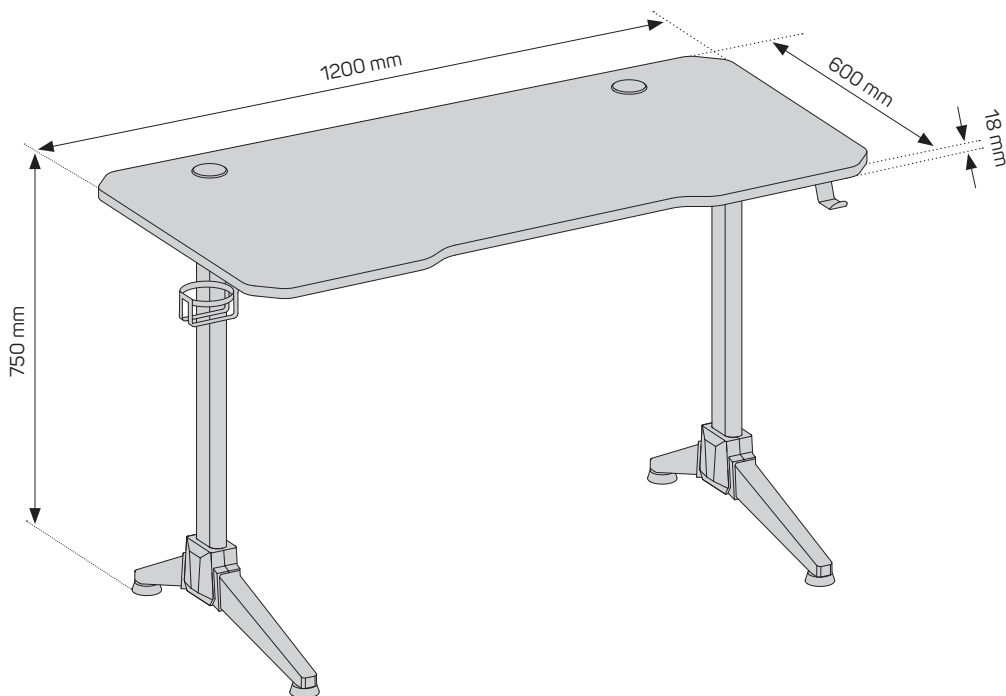

Před uvedením výrobku do provozu si prosím pozorně přečtete všechny pokyny, a to i v případě, že už s používáním podobných výrobků máte zkušenosti. Výrobek používejte výhradně podle popisu v tomto návodu. Návod si uchovejte pro pozdější použití.

Elektronickou verzi tohoto návodu si můžete stáhnout na webu www.connectit-europe.com.

Nejméně po dobu platnosti záruky vám doporučujeme uschovat si originální balení výrobku, fakturu a záruční list. Při zaslání výrobku doporučujeme použít originální balení, ve kterém vám byl výrobek dodán, protože zaručuje nejlepší ochranu před poškozením při přepravě.

CZ

1 Upozornění

- Použití s produkty těžšími, než je jmenovitě uvedená hmotnost, může nepříznivě ovlivnit stabilitu stolu a způsobit zranění.
- Použijte dodané montážní šrouby. **MONTÁŽNÍ ŠROUBY NEPŘETAHUJTE.**
- Výrobek obsahuje drobné části, které mohou představovat riziko udušení. Uchovávejte tyto části mimo dosah dětí.
- Výrobek je určen k použití výhradně ve vnitřních prostorech. Použití výrobku venku může způsobit jeho poškození a poranění osob

2 Parametry

- Barva desky stolu: Karbonová
- Barva noh stolu: Černá
- Rychlá a snadná montáž
- Max. nosnost: 100 kg