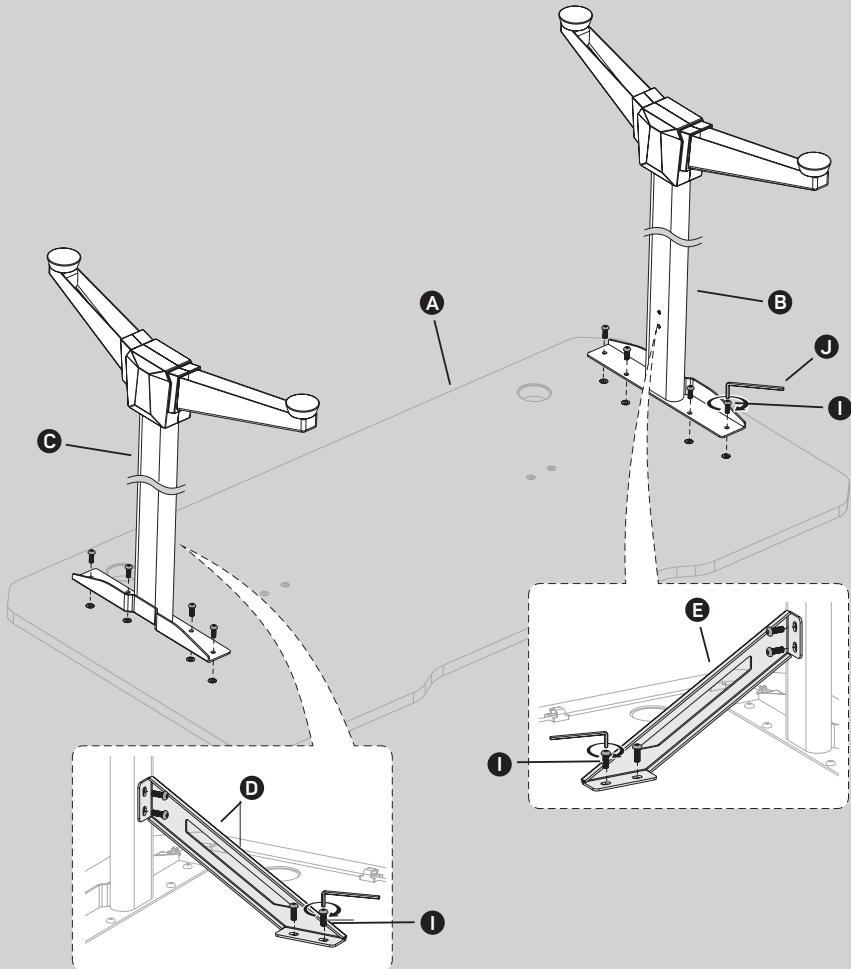

2 Specifications

- Desk top colour: Carbon
- Desk legs colour: Red
- Quick and easy assembly
- Max. load capacity: 100 kg

3 Package contents

EN

4 Assembly

EN

1.

2.