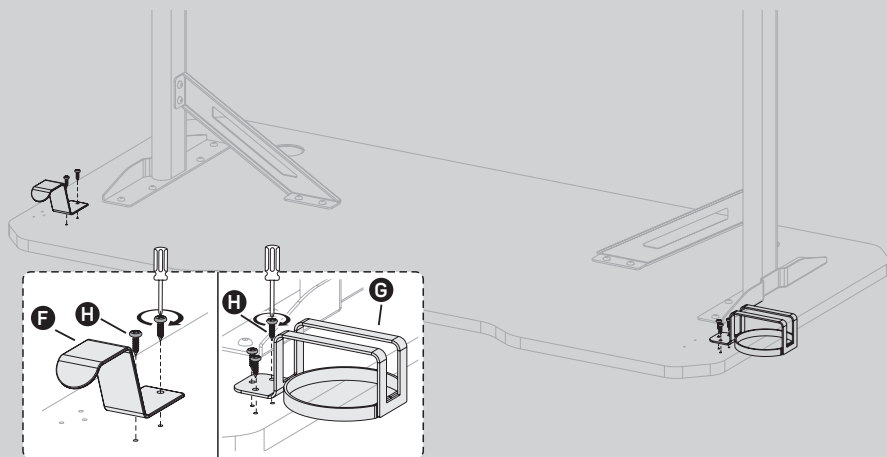

2 Specifications

- Desk top colour: Carbon
- Desk legs colour: Red
- Quick and easy assembly
- Max. load capacity: 100 kg

3 Package contents

EN

4 Assembly

EN

1.

2.