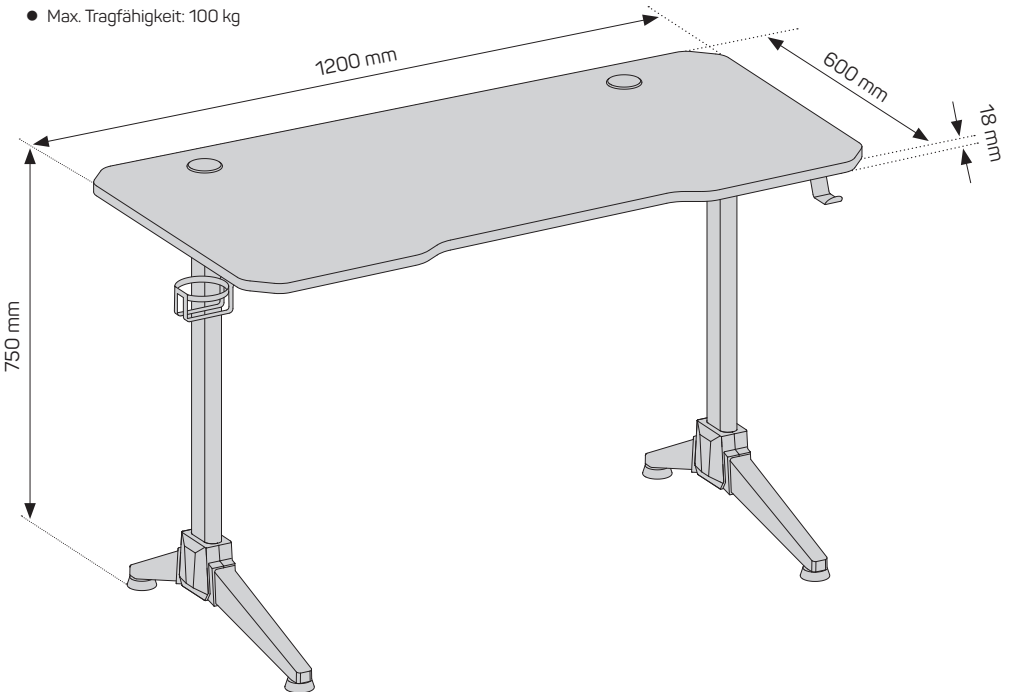

Die elektronische Version dieser Anleitung können Sie auf der Website www.connectit-europe.com herunterladen.

Zumindest für die Dauer der Garantie empfehlen wir Ihnen, die Originalverpackung des Produktes, die Rechnung und den Garantieschein aufzubewahren. Beim Senden des Produktes sollten Sie die Originalverpackung verwenden, in der Ihnen das Produkt geliefert wurde. Sie garantiert den besten Schutz vor einer Beschädigung während des Transports.

DE

1 Hinweis

- Die Verwendung mit Produkten, die schwerer als die angegebenen Nenngewichte sind, kann zu Instabilität führen und mögliche Verletzungen verursachen.
- Verwenden Sie die mitgelieferten Befestigungsschrauben und ziehen Sie die Befestigungsschrauben NICHT ZU FEST an.
- Dieses Produkt enthält kleine Teile, die beim Verschlucken eine Erstickungsgefahr darstellen können. Halten Sie diese Gegenstände von Kindern fern.
- Dieses Produkt ist nur für den Innenbereich bestimmt. Die Verwendung dieses Produkts im Freien kann zu Produktversagen und Verletzungen führen.

2 Parameter

- Tischfarbe: Carbon
- Farbe der Schreibtischbeine: Rot
- Schnelle und einfache Montage
- Max. Tragfähigkeit: 100 kg