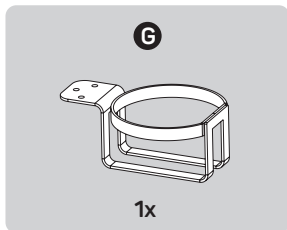

2 Specifications

- Desk top colour: Carbon
- Desk legs colour: Red
- Quick and easy assembly
- Max. load capacity: 100 kg

3 Package contents

EN

4 Assembly

EN

1.

2.