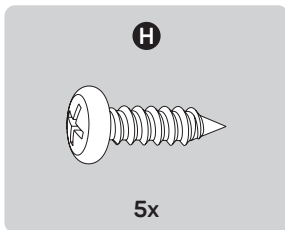

2 Specifications

- Desk top colour: Carbon
- Desk legs colour: Red
- Quick and easy assembly
- Max. load capacity: 100 kg

3 Package contents

EN

4 Assembly

EN

1.

2.