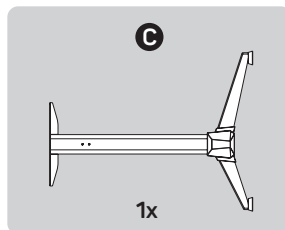

2 Specifications

- Desk top colour: Carbon
- Desk legs colour: Red
- Quick and easy assembly
- Max. load capacity: 100 kg

3 Package contents

EN

4 Assembly

EN

1.

2.