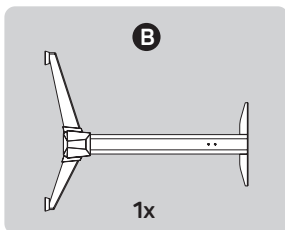

2 Specifications

- Desk top colour: Carbon
- Desk legs colour: Red
- Quick and easy assembly
- Max. load capacity: 100 kg

3 Package contents

EN

4 Assembly

EN

1.

2.