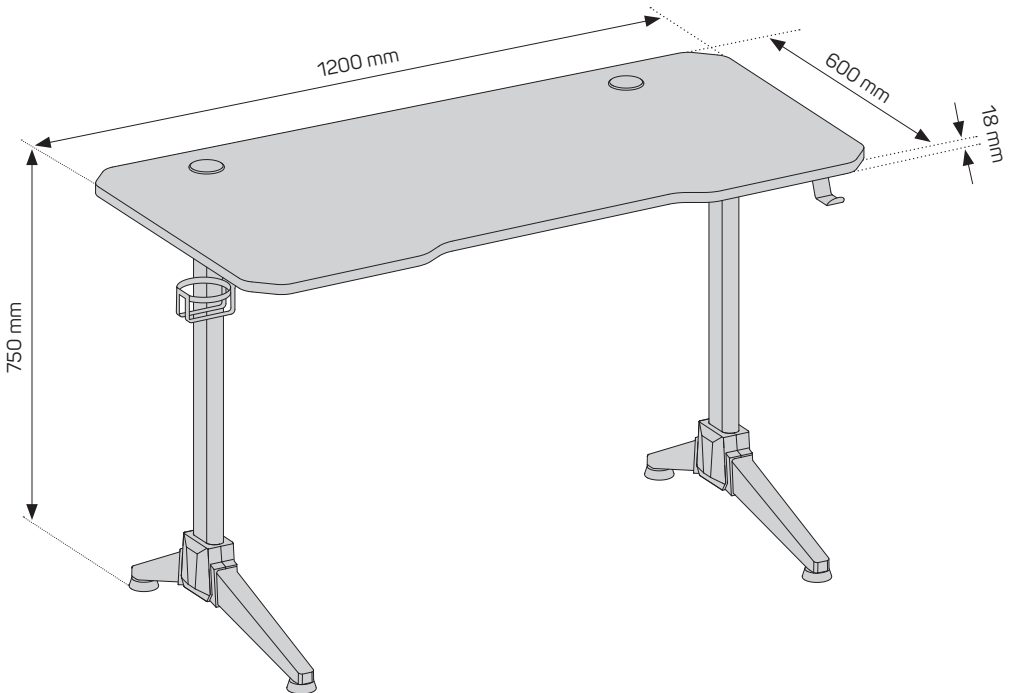

2 Specifications

- Desk top colour: Carbon
- Desk legs colour: Red
- Quick and easy assembly
- Max. load capacity: 100 kg

3 Package contents

EN

4 Assembly

EN

1.

2.