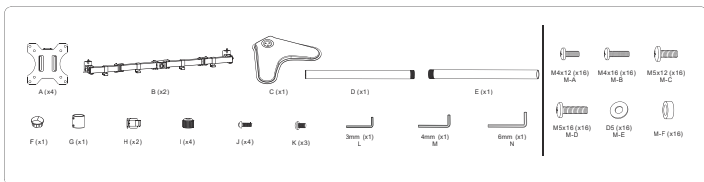

3 Package contents