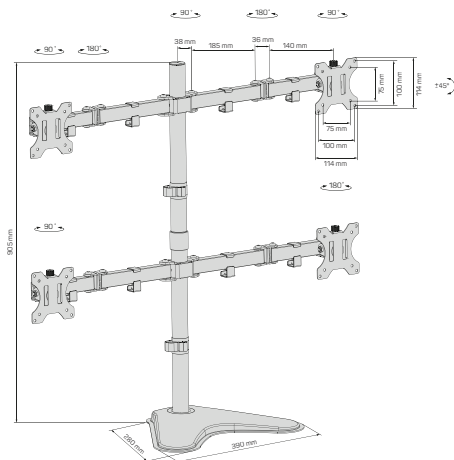

Before putting this product into operation, please read carefully all the instructions, even if you are already familiar with using similar products. Use the product only as described in this manual. Keep this manual in case you need it for future reference.

The electronic version of this user manual can be downloaded on the website www.connectit-europe.com.

We recommend keeping the original packaging of the product, invoice and warranty certificate at least for the time the warranty is valid. When shipping the product, we recommend using the original packaging that the product was delivered in that will provide the best protection for it from being damaged during transport.

1 Warning

- The wall or the surface used for securing the mount must have sufficient strength and maximum load to secure the weight of the mount, the screen and other accessories.
- When installing the screen, use an assistance of another person.
- During the installation, tighten the screws properly, but make sure not to strip the threads. That could damage the installed screen or significantly decrease the maximum load of the mount.
- This wall mount is designed for indoor use only. Outdoor use may cause harm, damage to the mount or the installed screen.
- Check the stability and safety of the mount at least every three months.

2 Specifications

CMF-3404-BK

75x75
100x100