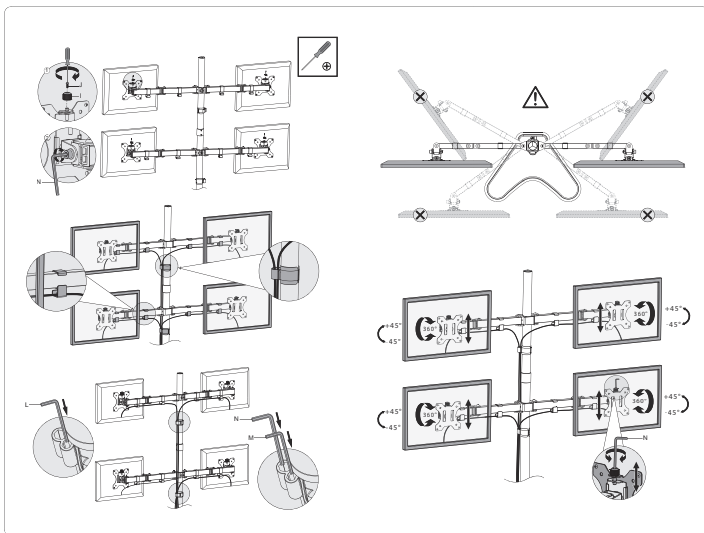

3 Package contents

EN

4 Assembly